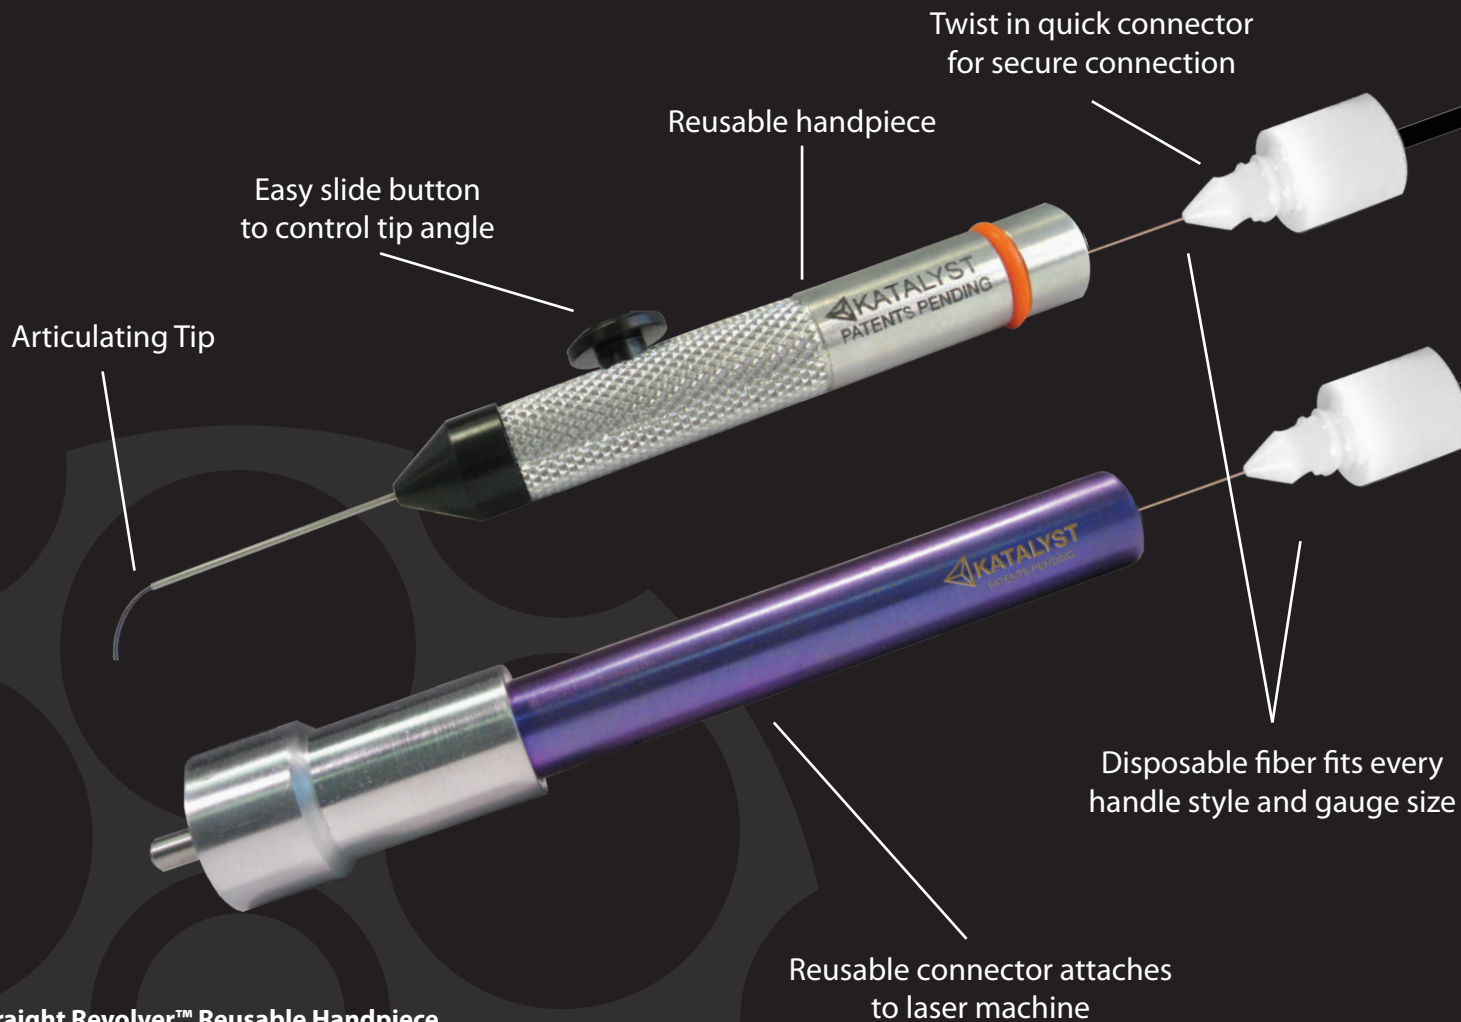

A Revolution in Laser Probe Technology

Straight Revolver™ Reusable Handpiece

- RLP000-23 23ga
- RLP000-25 25ga

Flexible Curved Revolver™ Reusable Handpiece

- RLP111-23 23ga
- RLP111-25 25ga

Steerable™ Revolver™ Reusable Handpiece

- RLP222-23 23ga
- RLP222-25 25ga

Universal Revolver™ Laser Connector

- RLP-A Connector

Disposable Revolver™ Fiber

- V6600 Laser fiber