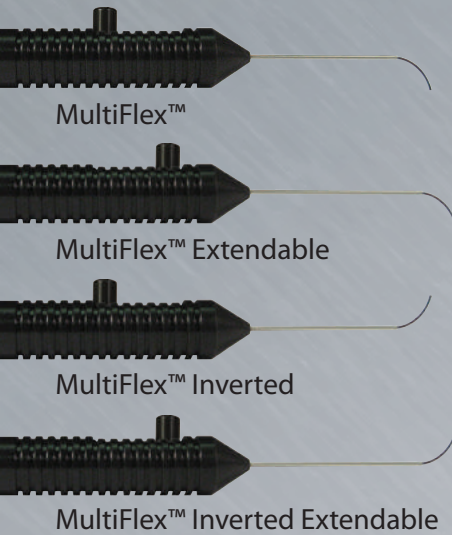

Steerable™ Laser Probes

0°-90° Steerable™ Laser Probe

Squeeze crown to control angle

0°-90° Skinny Steerable™ Laser Probe

MultiFlex™ Laser Probes Series

Slide button to control angle

Style (sizes available)	Size (ga)	Laser Connector	
Steerable™ (23/25ga) patented	V6500	23	A Iridex/Alcon/
Skinny Steerable™ (23/25ga) patented	V6530	25	Coherent/Zeiss
MultiFlex™ (23/25ga)	V6510		C Quantel
MultiFlex™ Extendable (23/25ga)	V6510E		E Nidek Thread
MultiFlex™ Inverted (23/25ga)	V6520		J DORC
MultiFlex™ Inverted Extendable (23/25ga)	V6520E		

V65

Style Type				-	Gauge Size				Laser Connector
			if applicable						

10/box sterile